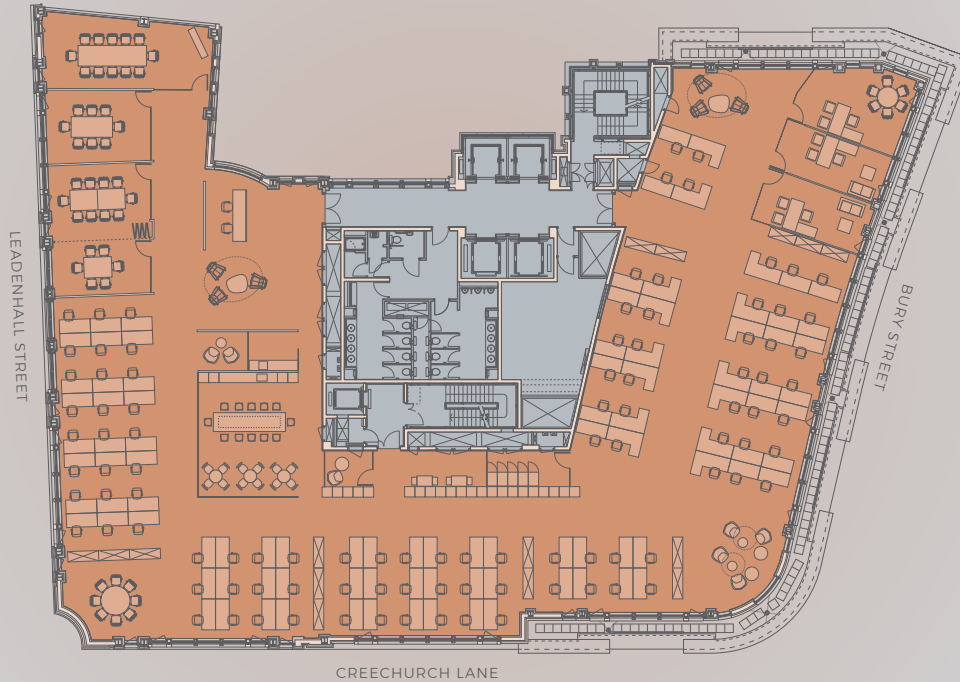

# FOURTH - 11,559 SQ FT CORPORATE SPACE

- KEY
- Office
  - Core