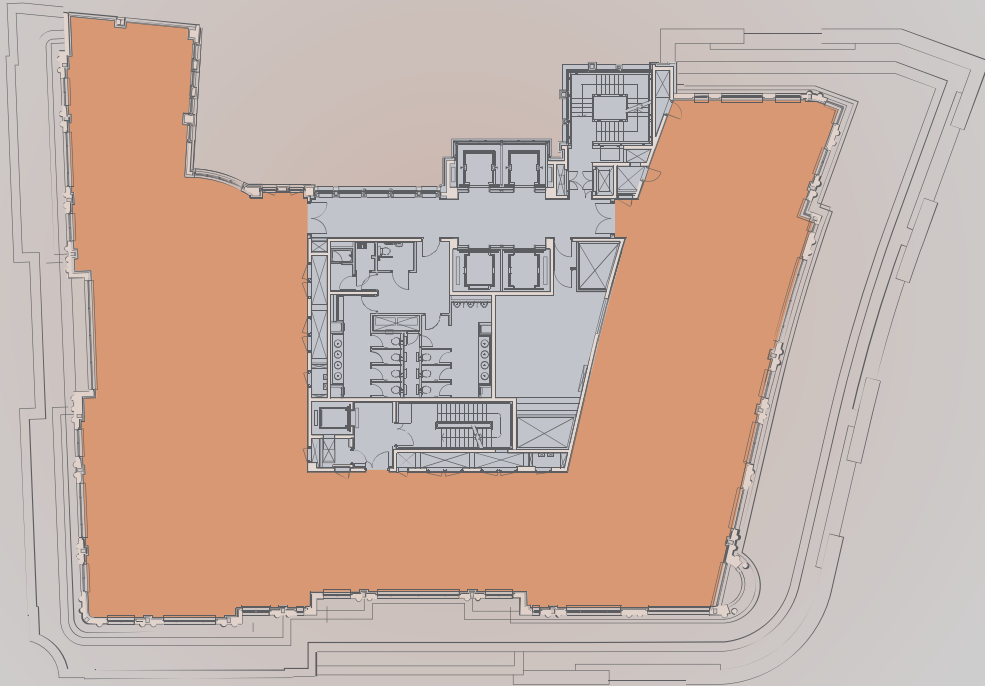

SEVENTH
7,700 SQ FT

KEY

Orange square	Office
Light blue square	Core