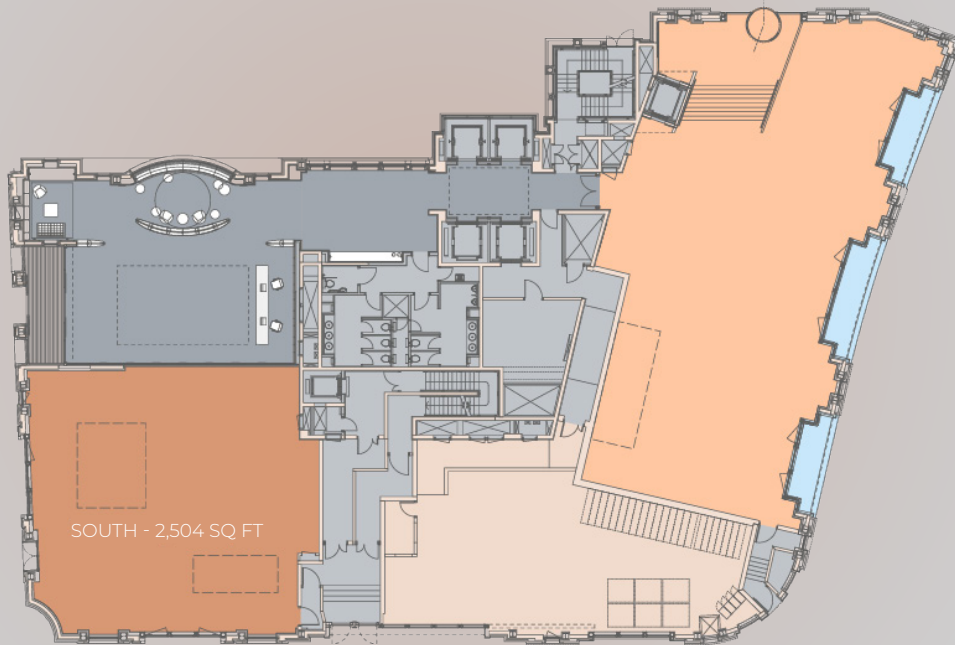

# GROUND (SOUTH) 2,504 SQ FT

KEY

Light Orange	North Office
Dark Orange	South Office
Grey	Core
Light Blue	Lightwell