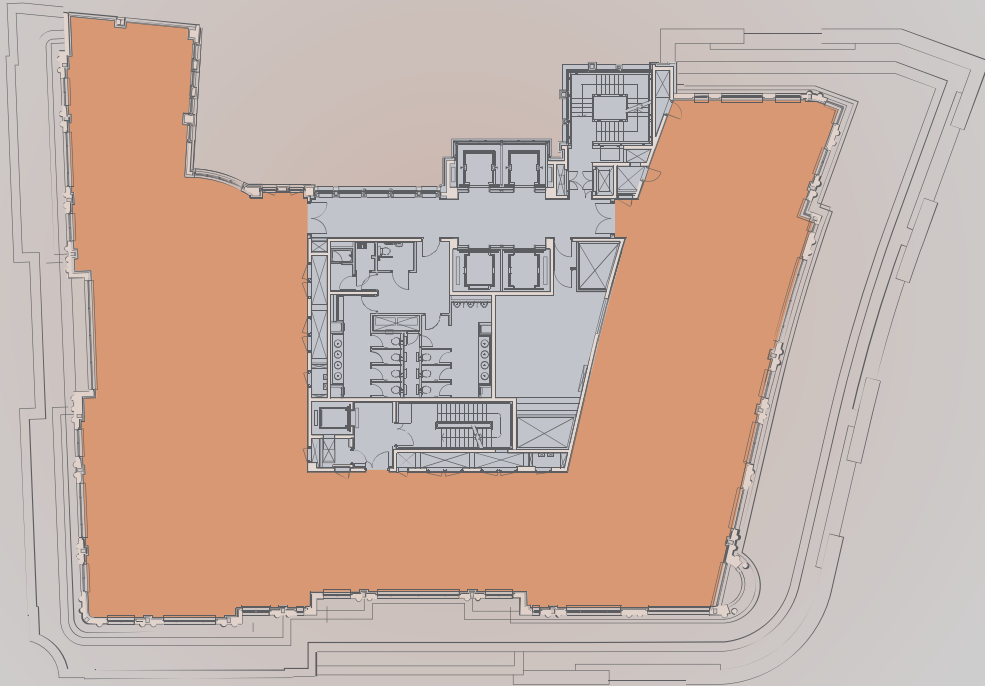

SEVENTH
7,702 SQ FT

KEY

	Office
	Core