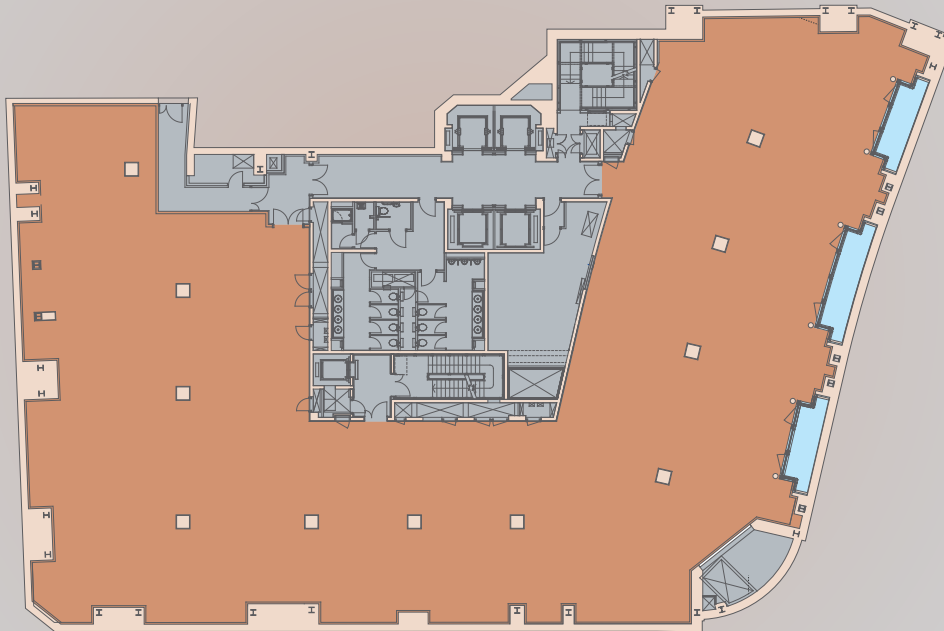

LOWER GROUND

11,201 SQ FT

- KEY
- Office
 - Core
 - Lightwell