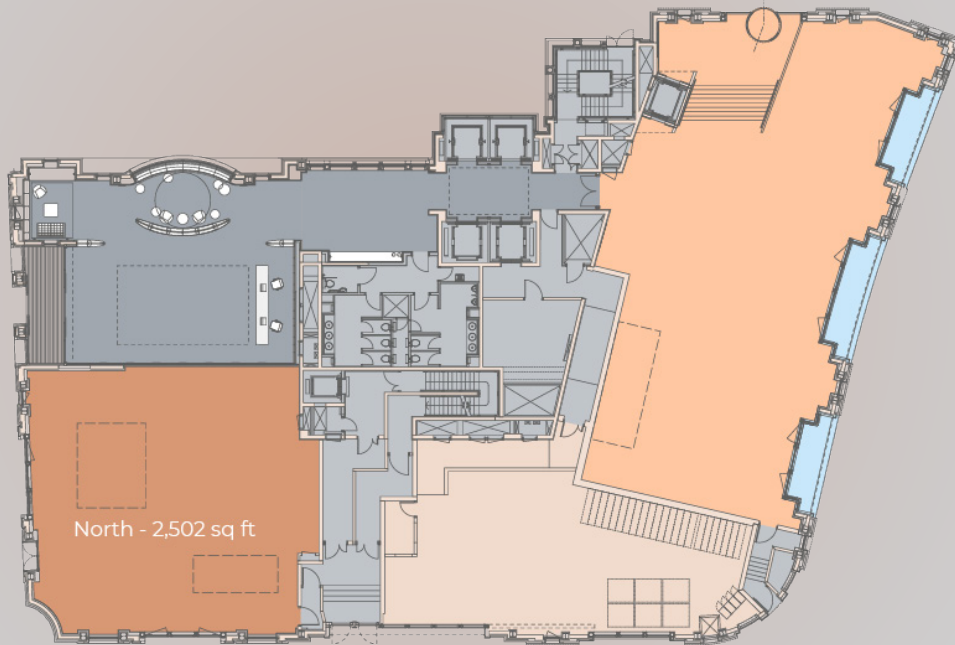

GROUND (NORTH) 2,502 SQ FT

North - 2,502 sq ft

KEY

- North Office
- South Office
- Core
- Lightwell