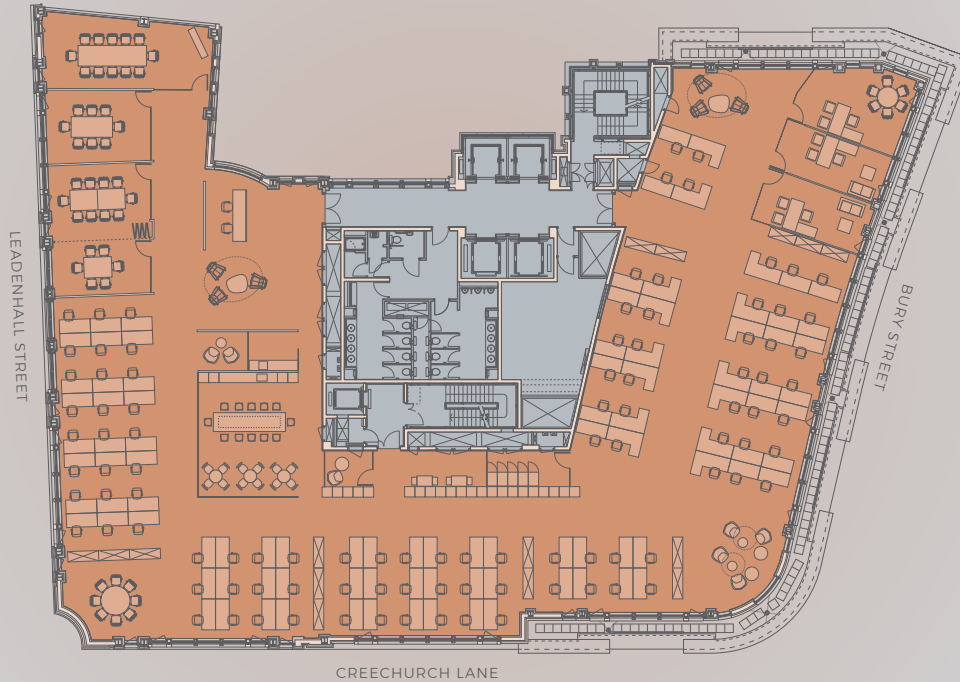

FOURTH - 11,559 SQ FT CREATIVE SPACE

- KEY
- Office
 - Core

FOURTH - 11,559 SQ FT CORPORATE SPACE

KEY

- Office
- Core